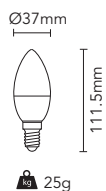

SUSTITUCIÓN / REPLACEMENT / REMPLACEMENT	
Inc./CFL	↔ W LED
Inc. 40W	5W
CFL 7W	5W

Ref.	Temp.	Ra/IRC	Voltaje	W
LD-0104005-830	3000 K	≥85	100-250V AC	5W
LD-0104005-840	4000 K	≥85	100-250V AC	5W
LD-0104005-860	6000 K	≥85	100-250V AC	5W