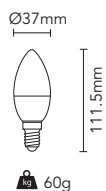

SUSTITUCIÓN / REPLACEMENT / REMPLACEMENT	
Inc./CFL	W LED
Inc. 40W	5W
CFL 7W	5W

Ref.	Temp.	Ra/IRC	Voltaje	W
LD-0104005-830	3000 K	≥85	100-250V AC	5W
LD-0104005-840	4000 K	≥85	100-250V AC	5W
LD-0104005-860	6000 K	≥85	100-250V AC	5W