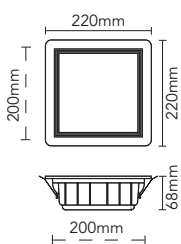

- Low energy consumption recessed downlight.
- Larger sized heat sink with a higher useful lifetime (+60.000 hours)
- Wider trim to enhance aesthetics in case of substitution.
- Squared cut of 200x200mm for its installation.
- With optional IP54, ideal for humid rooms like bathrooms or locker rooms.

- Downlight encastré de faible consommation énergétique.
- Dissipateur de chaleur plus grand pour augmenter la vie utile (+60.000 heures).
- Cercle plus large pour améliorer la finition après un montage de remplacement.
- Encastrement 200x200mm.
- Option IP54, Idéal pour des pièces humides (salles de bains, vestiaires, etc).

SUSTITUCIÓN / REPLACEMENT / REMPLACEMENT

CFL/PL	↔	W LED
CFL 2x26W		20W
CFL 3x26W		30W
PL 2x42W		30W

Corte 200x200mm
Cut 200x200mm
Encastrement
200x200mm

880g + Driver

Ref.	Temp.	Ra/IRC	⚡	W
LD-1203020-830	3000 K	>80	198-264V AC	20W
LD-1203020-855	5500 K	>80	198-264V AC	20W
LD-1203030-830	3000 K	>80	198-264V AC	30W
LD-1203030-855	5500 K	>80	198-264V AC	30W