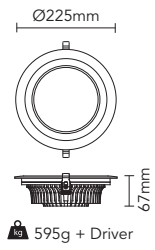

Ref.	Temp.	Ra/IRC	⚡	W
LD-1206020-830	3000 K	>80	200-240V AC Δ 264 V AC	20W
LD-1206020-840	4000 K	>80	200-240V AC Δ 264 V AC	20W
LD-1206020-850	5000 K	>80	200-240V AC Δ 264 V AC	20W

*Consultar la opción de la Downlight Comfort III con LED Driver regulable.

*Check the option of Comfort III Downlight with dimmable LED Driver.

*Consulter l'option du Downlight Comfort III avec LED driver réglable.